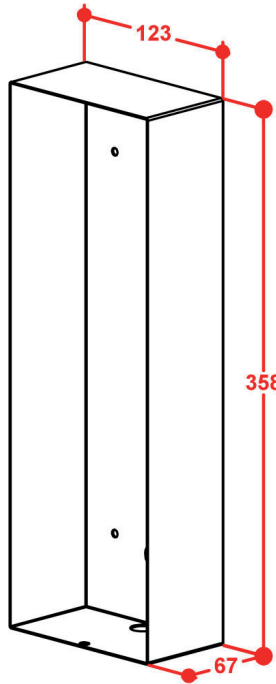

BSE / BSEV

Surface mount housing for door entry phones and emergency call devices AMPHITECH PTC Series 70, PTU GAP ...

BSE

BSE

BSEV with shield

BSEV