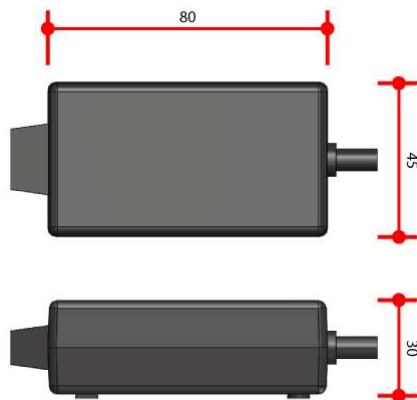

ALIM 1512

15 V DC Power supply unit for an autodialler for lifts TA80

Technical characteristics

- **Input:** 230 V AC - 50Hz
Mains cable included in delivery
- **Output:** 15 V DC - 1.2 A
- **Power :** 18 W

Dimensions

- **Power supply plug** - 5 mm diameter